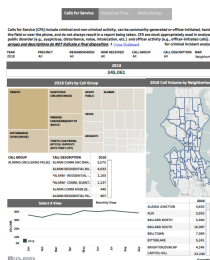

seattle.gov/police/information-and-data/calls-for-service-dashboard
Response time dashboard