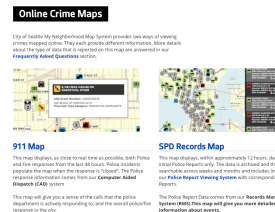

facebook.com/SeattlePolice
SPD's Facebook page is where we share community events, information and news stories about SPD

seattle.gov/police/crime/onlinecrimemaps.htm
Maps of CAD calls and police reports

seattle.gov/police/information-and-data/crime-dashboard
Interactive crime map

seattle.gov/police/information-and-data/tweets-by-beat
"Tweets-by-Beat" where you can sign up for crime reports on your beat