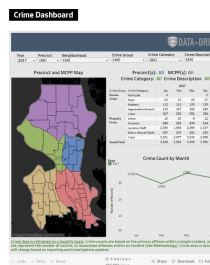

facebook.com/SeattlePolice
SPD's Facebook page is where we share community events, information and news stories about SPD

seattle.gov/police/crime/onlinecrimemaps.htm
Maps of CAD calls and police reports

seattle.gov/police/information-and-data/crime-dashboard
Interactive crime map

seattle.gov/police/information-and-data/tweets-by-beat
"Tweets-by-Beat" where you can sign up for crime reports on your beat